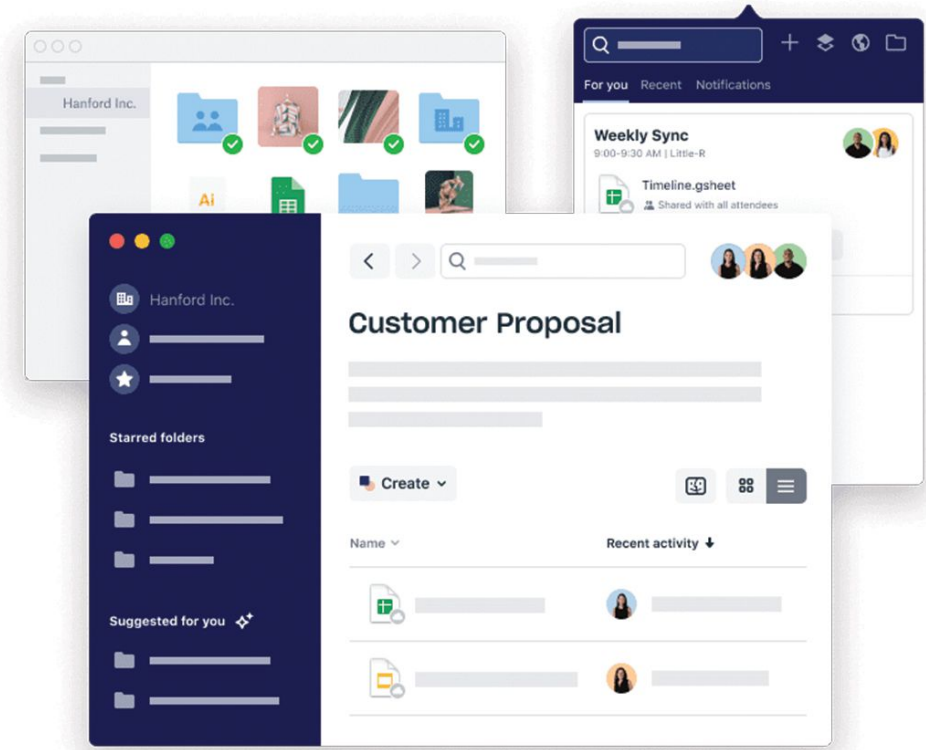

Item Description	Customer Amount (Monthly) ₹	Customer Amount (Yearly) ₹
Files Cloud Storage Subscription - 50 GB	624	7488
Files Cloud Storage Subscription - 100 GB	1170	14040
Files Cloud Storage Subscription - 250 GB	2730	32760
Files Cloud Storage Subscription - 500 GB	5070	60840
Files Cloud Storage Subscription - 1 TB	9360	112320
Files Cloud Storage Subscription - 2 TB	18720	224640
Files Cloud Storage Subscription - 3 TB	28080	336960
Files Cloud Storage Subscription - 4 TB	34320	411840
Files Cloud Storage Subscription - 5 TB	42900	514800
Files Cloud Storage Subscription - 10 TB	85800	1029600

* additional Rs.250 per user per month for software licences

plus applicable taxes

Use Cases

Secure File Sharing

Data Subject Access Request

Retire Windows File Servers

Accelerate Cloud Migration

Archive in a Click

Desktop / Mobile / Web Collaboration

Dropbox Replacement

Microsoft Integrations

Project Efficiency

GDPR Compliance Made Easy

Cross-office Sync

Project Collaboration

Remote Office Productivity

Customer File Transfer

Business Continuity

Google App Integrations